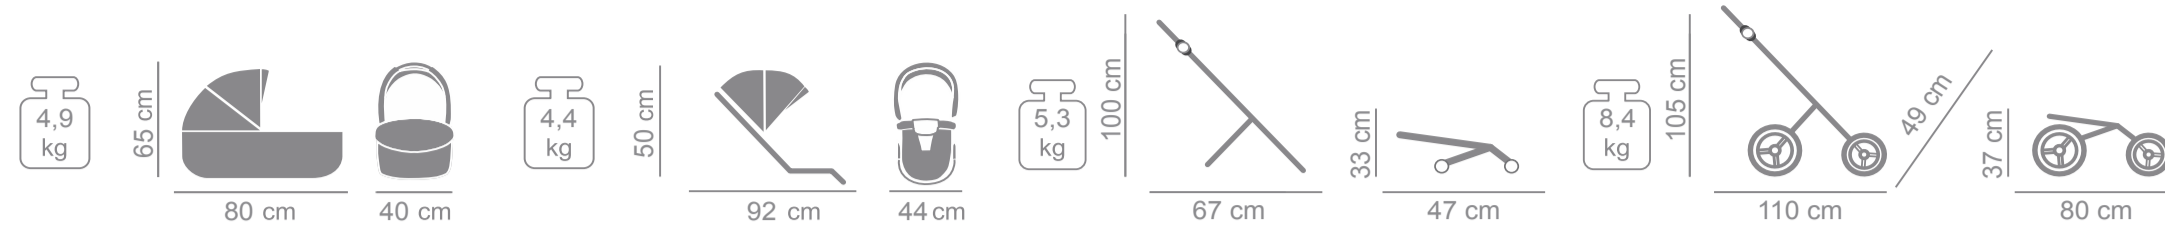

JUNAMA AIR PREMIUM

PRODUCER OF PRAMS
AND ARTICLES FOR CHILDREN