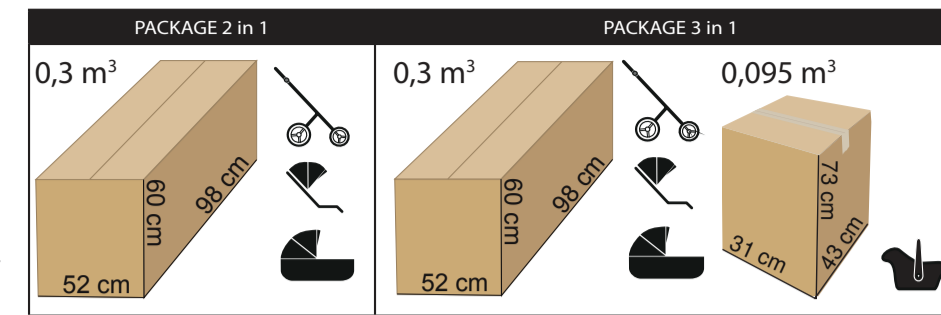

JUNAMA GLITTER V3

PRODUCER OF PRAMS
AND ARTICLES FOR CHILDREN

Product specification:

- telescopic handle height adjustment
- made of eco-leather combined with aluminum
- ultra-light EPP gondola - it is a friendly material environment and is 100% recyclable
- intuitive „one-hand” gondola detachment system
- the gondola has thermal insulation properties and acoustic
- MAX-CLIK is an innovative attachment system that allows you to attach carry cot to the chassis of the stroller forward and backward facing
- anti-shock absorption system
- single-stage double-sided brake with color code service system signaling
- possibility of folding the frame with sport unit attached
- gradual backrest adjustment in the gondola version
- adjustable, five-point seat belts with height adjustment
- detachable barrier in the stroller covered with eco-leather
- modern air circulation system
- waterproof material
- material resistant to UV radiation

5901130742790 Junama Glitter 01 v3
5901130742899 Junama Glitter 02 v3
5901130743605 Junama Glitter 03 v3
5901130743612 Junama Glitter 04 v3
5901130744008 Junama Glitter 05 v3
5901130744169 Junama Glitter 06 v3