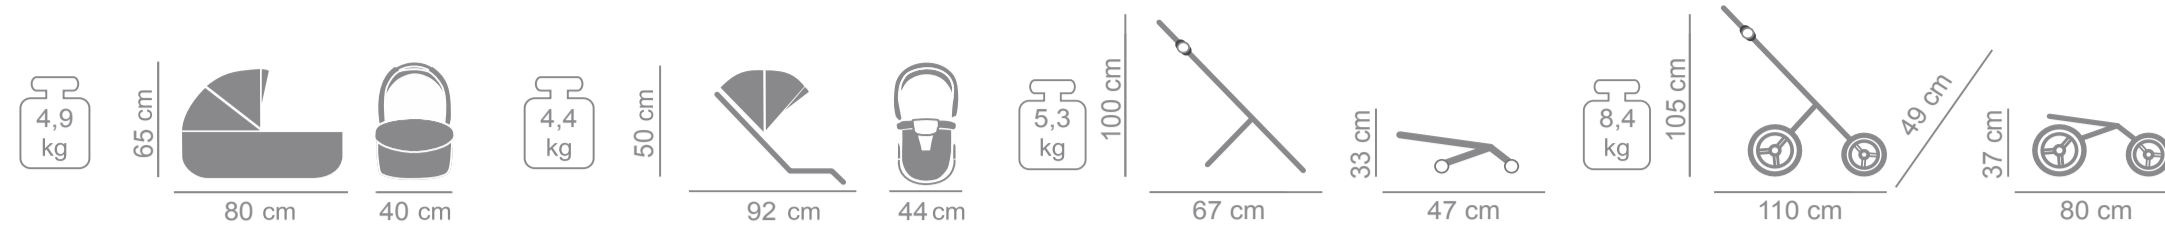

JUNAMA TERMO V3 GLITTER ECO

PRODUCER OF PRAMS
AND ARTICLES FOR CHILDREN