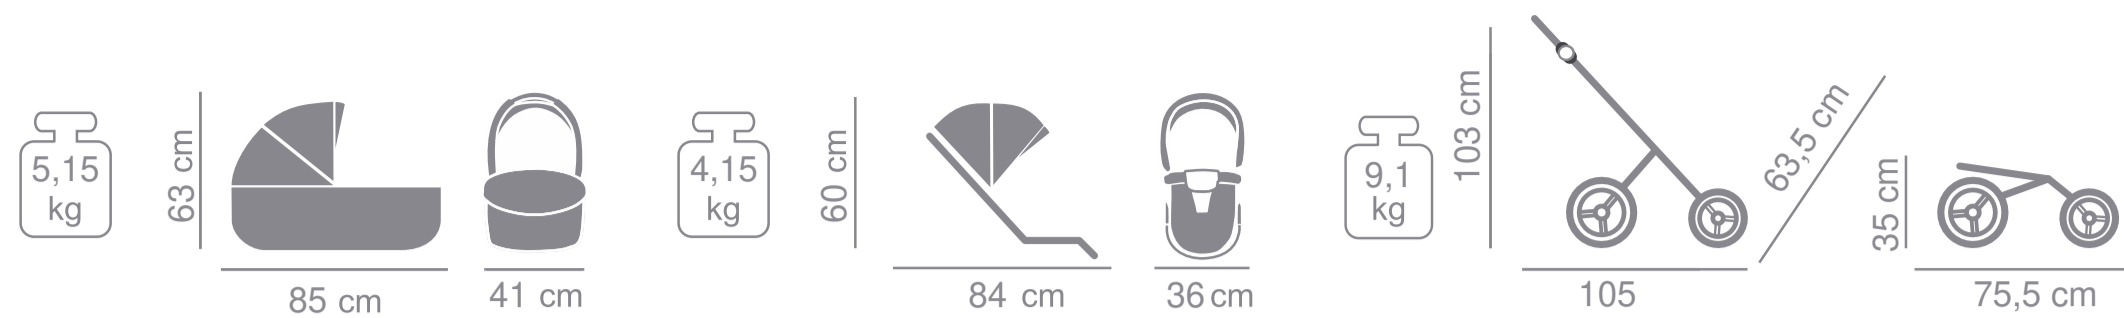

Space
NUBUK

PRODUCER OF PRAMS
AND ARTICLES FOR CHILDREN