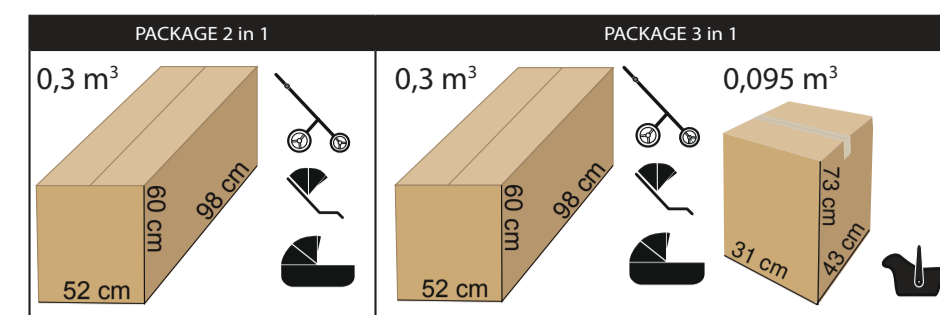

diamond **S** LINE

PRODUCER OF PRAMS
AND ARTICLES FOR CHILDREN

Product specification:

- intuitive „one hand” carrycot release system
- multi-stage adjustment of the carrycot
- carrycot made in 3D
- detachable barrier covered with eco-leather
- „MAX-CLIK” is an innovative attachment system that allows you to attach carrycot to the chassis of the stroller forward and backward facing
- waterproof material
- material resistant to UV radiation