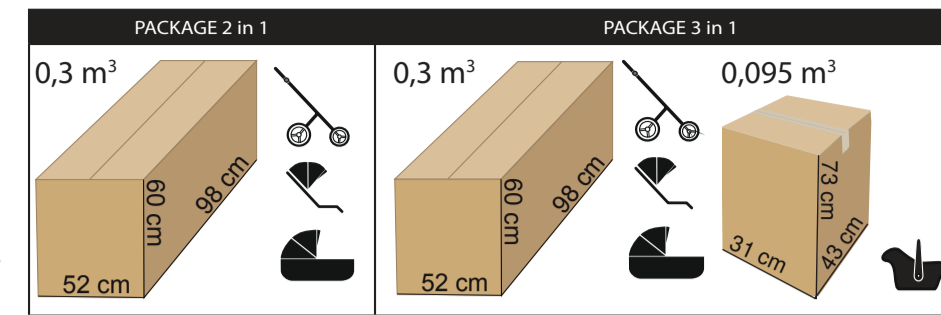

JUNAMA TERMO PEARL

PRODUCER OF PRAMS
AND ARTICLES FOR CHILDREN

Product specification:

- telescopic handle height adjustment
- made of eco-leather combined with aluminum
- ultra-light EPP gondola - it is a friendly material environment and is 100% recyclable
- intuitive „one-hand“ gondola detachment system
- the gondola has thermal insulation properties and acoustic
- MAX-CLIK is an innovative attachment system that allows you to attach carry cot to the chassis of the stroller forward and backward facing
- anti-shock absorption system
- single-stage double-sided brake with color code service system signaling
- possibility of folding the frame with sport unit attached
- gradual backrest adjustment in the gondola version
- adjustable, five-point seat belts with height adjustment
- detachable barrier in the stroller covered with eco-leather
- modern air circulation system
- waterproof material
- material resistant to UV radiation