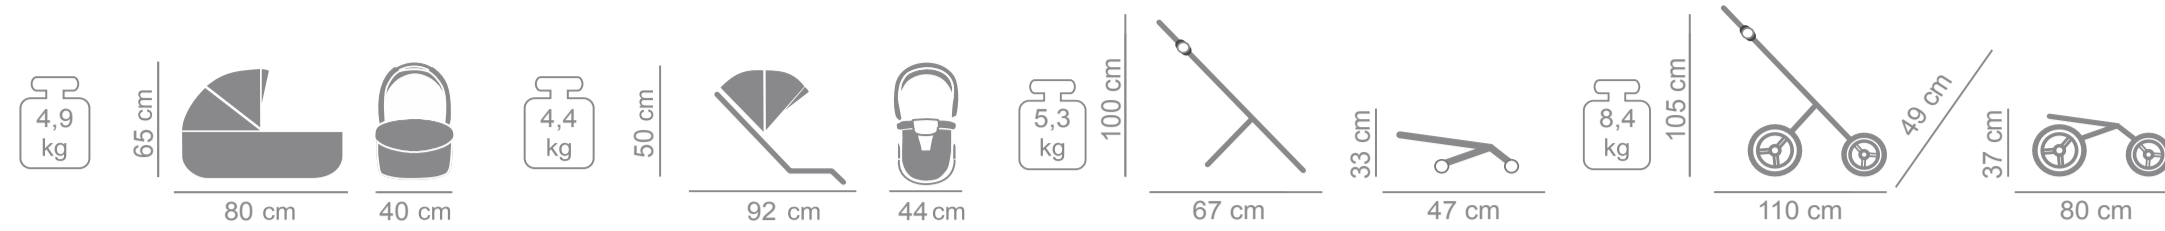

JUNAMA
AIR V3

PRODUCER OF PRAMS
AND ARTICLES FOR CHILDREN