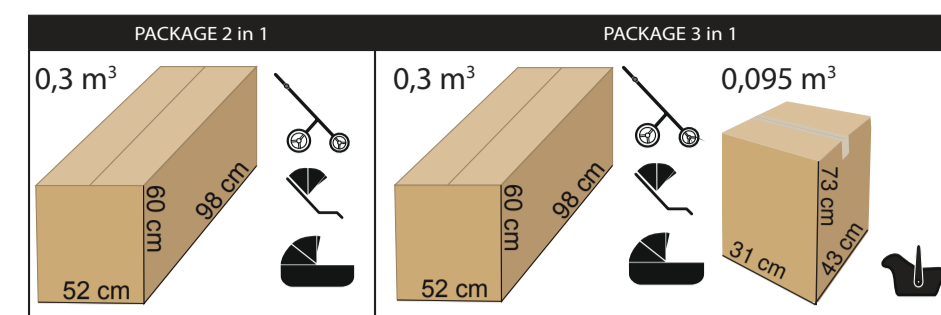

SLEEPING BAG

GLOVES

EXAMPLES OF COMPATIBLE CAR
SEATS WITH JUNAMA ADAPTERS:

**Junama, Cybex, Joie, Maxi Cosi,
Britax Römer, Recaro, Be Safe,
Swandoo, Avionaut**

AND MANY MORE

BAG

ISOFIX BASE

FUR