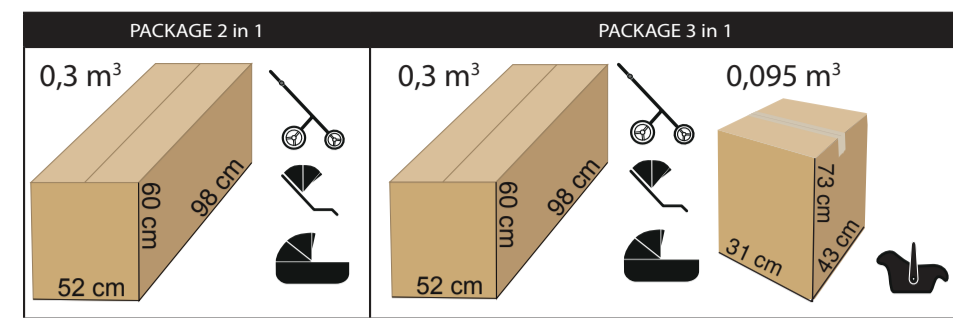

FUR

Space CARO

PRODUCER OF PRAMS
AND ARTICLES FOR CHILDREN

Product specifications:

- intuitive „one hand“ carrycot release system
- multi-stage adjustment of the carrycot
- detachable barrier covered with eco-leather
- „MAX-CLIK“ is an innovative attachment system that allows you to attach carrycot to the chassis of the stroller forward and backward facing
- waterproof material
- material resistant to UV radiation
- gradual adjustment of the backrest of the sport unit to completely lying position
- adjustable, five-point seat belts
- anti-shock absorption system