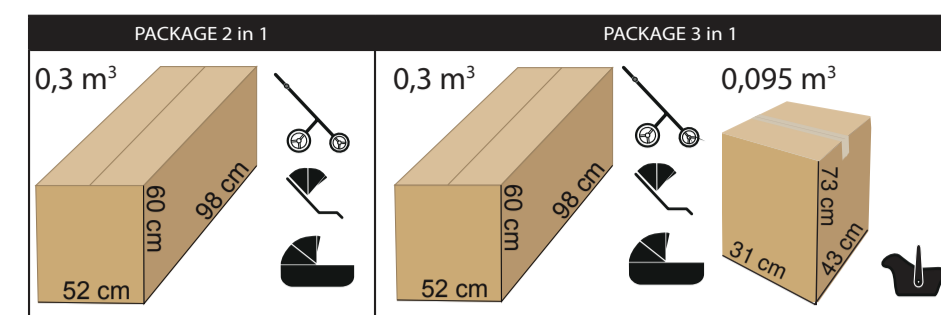

BAG

**JUNAMA
CANDY**