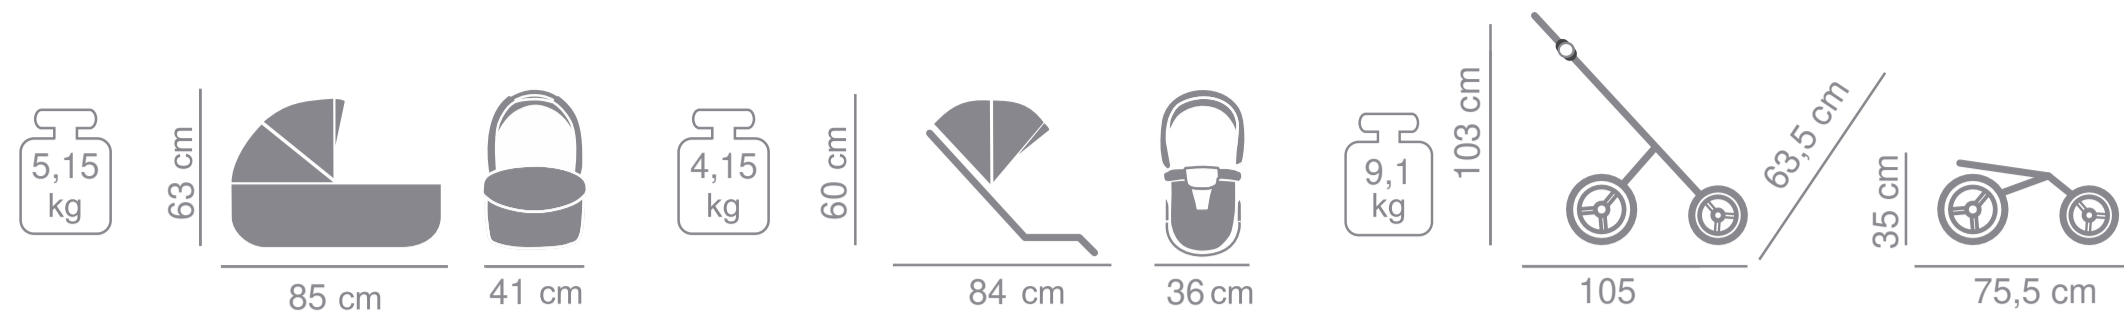

Space CARO

PRODUCER OF PRAMS
AND ARTICLES FOR CHILDREN