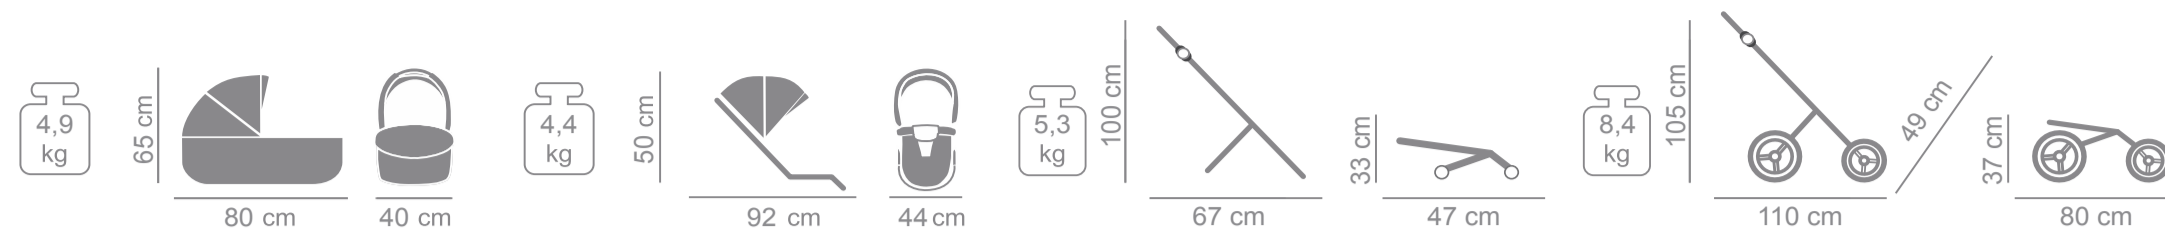

JUNAMA
CHROMAFLAIR

PRODUCER OF PRAMS
AND ARTICLES FOR CHILDREN

01

Product specification:

- telescopic handle height adjustment
- made of eco-leather combined with aluminum
- ultra-light EPP gondola - it is a friendly material environment and is 100% recyclable
- intuitive „one-hand“ gondola detachment system
- the gondola has thermal insulation properties and acoustic
- MAX-CLIK is an innovative attachment system that allows you to attach carry cot to the chassis of the stroller forward and backward facing
- anti-shock absorption system
- single-stage double-sided brake with color code service system signaling
- possibility of folding the frame with sport unit attached
- gradual backrest adjustment in the gondola version
- adjustable, five-point seat belts with height adjustment
- detachable barrier in the stroller covered with eco-leather
- modern air circulation system
- waterproof material
- material resistant to UV radiation