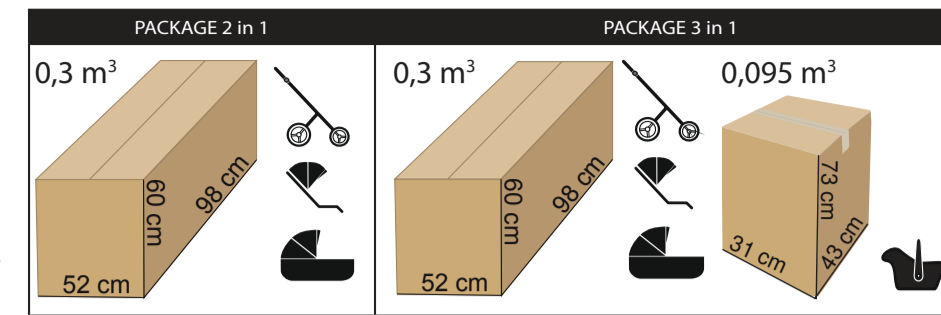

JUNAMA TERMO V3 GLITTER ECO

PRODUCER OF PRAMS
AND ARTICLES FOR CHILDREN

Product specification:

- telescopic handle height adjustment
- made of eco-leather combined with aluminum
- ultra-light EPP gondola - it is a friendly material environment and is 100% recyclable
- intuitive „one-hand” gondola detachment system
- the gondola has thermal insulation properties and acoustic
- MAX-CLIK is an innovative attachment system that allows you to attach carry cot to the chassis of the stroller forward and backward facing
- anti-shock absorption system
- single-stage double-sided brake with color code service system signaling
- possibility of folding the frame with sport unit attached
- gradual backrest adjustment in the gondola version
- adjustable, five-point seat belts with height adjustment
- detachable barrier in the stroller covered with eco-leather
- modern air circulation system
- waterproof material
- material resistant to UV radiation