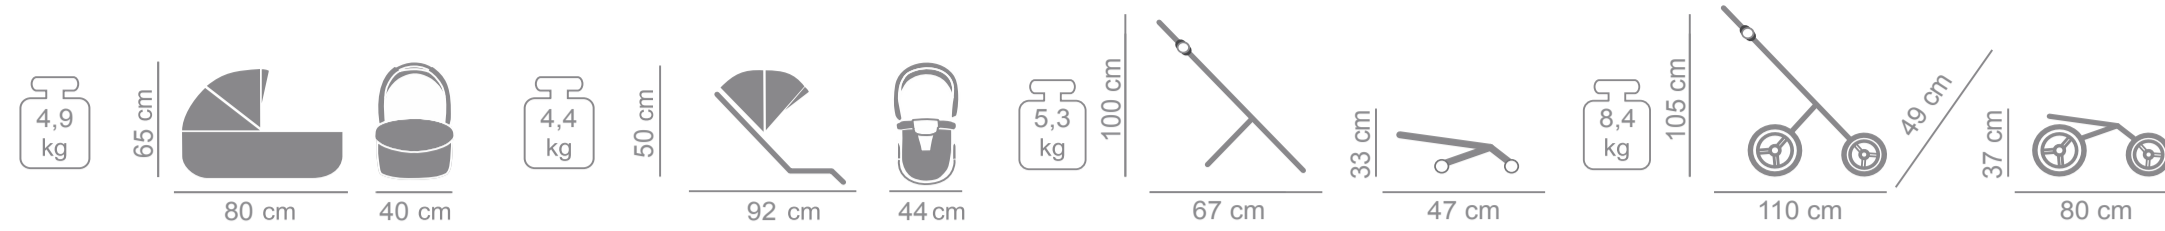

AND MANY MORE

CAR SEAT ASSEMBLY

ISOFIX BASE

FUR

**JUNAMA
AIR**

PRODUCER OF PRAMS
AND ARTICLES FOR CHILDREN

Product specification:

- handle with intuitive folding system
- ultra-light carrycot with extensive ventilation panels
- „MAX-CLIK” is an innovative attachment system that allows you to attach carry cot to the chassis of the stroller forward and backward facing
- anti-shock absorption system
- multi-stage carrycot hood regulation
- adjustable, five-point seat belts
- detachable barrier trimmed with eco-leather
- modern air circulation system
- waterproof material
- material resistant to UV radiation