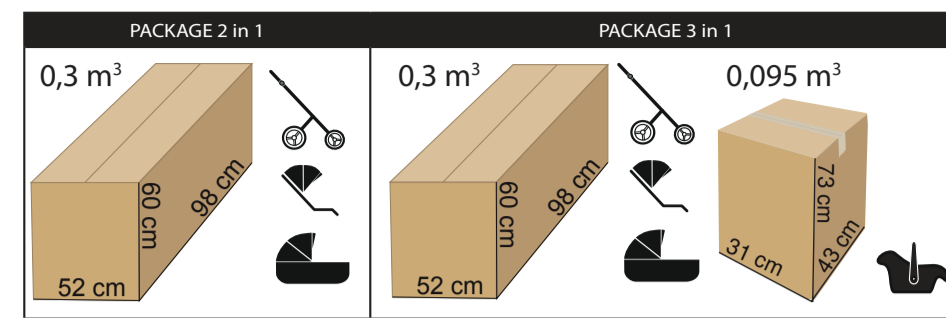

CAR SEAT ASSEMBLY

ISOFIX BASE

FUR

**JUNAMA
S-CLASS**

PRODUCER OF PRAMS
AND ARTICLES FOR CHILDREN

Product specification:

- intuitive „one hand“ carrycot release system
- multi-stage adjustment of the carrycot
- carrycot made in 3D
- detachable barrier covered with eco-leather
- „MAX-CLIK“ is an innovative attachment system that allows you to attach carrycot to the chassis of the stroller forward and backward facing
- waterproof material
- material resistant to UV radiation