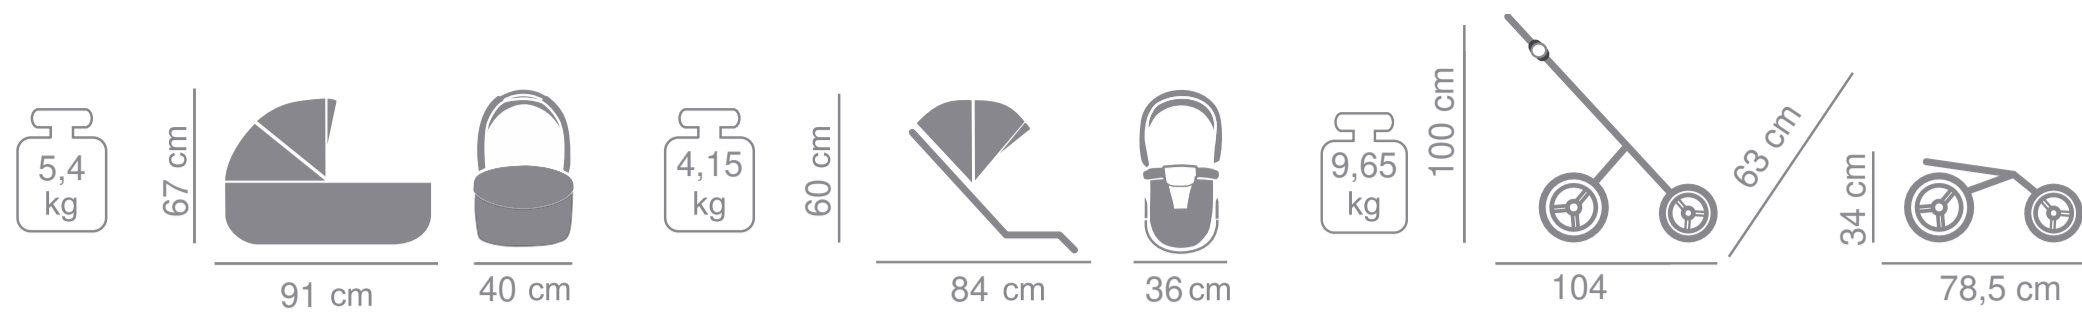

JUNAMA BASIC

PRODUCER OF PRAMS
AND ARTICLES FOR CHILDREN