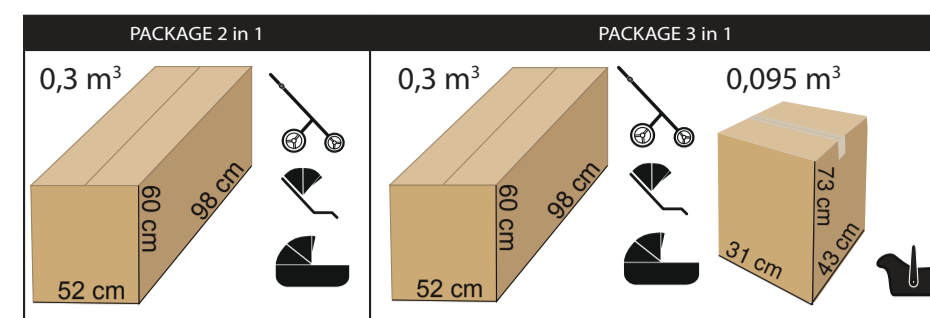

Space
NUBUK

PRODUCER OF PRAMS
AND ARTICLES FOR CHILDREN

Product specifications:

- intuitive „one hand” carrycot release system
- multi-stage adjustment of the carrycot
- detachable barrier covered with eco-leather
- „MAX-CLIK” is an innovative attachment system that allows you to attach carrycot to the chassis of the stroller forward and backward facing
- waterproof material
- material resistant to UV radiation
- gradual adjustment of the backrest of the sport unit to completely lying position
- adjustable, five-point seat belts
- anti-shock absorption system
- carrycot made of eco leather

01

02