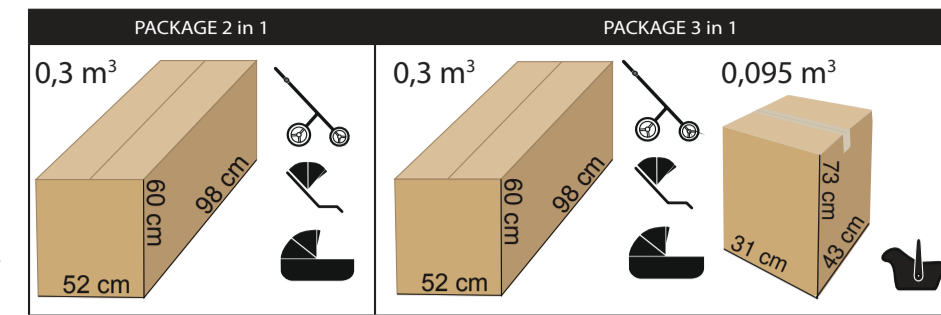

JUNAMA AIR PREMIUM

PRODUCER OF PRAMS
AND ARTICLES FOR CHILDREN

Product specification:

- handle with intuitive folding system
- ultra-light flat-folding carrycot with extensive ventilation panels
- „MAX-CLIK” is an innovative attachment system that allows you to attach carry cot to the chassis of the stroller forward and backward facing
- anti-shock absorption system
- multi-stage carrycot hood regulation
- adjustable, five-point seat belts
- detachable barrier trimmed with eco-leather
- modern air circulation system
- waterproof material
- material resistant to UV radiation

5901130707560 Junama Air Eko 01
5906205569500 Junama Air Eko 02
5906205573484 Junama Air Eko 03
5901130739073 Junama Air Eko 04

01

02

03

04