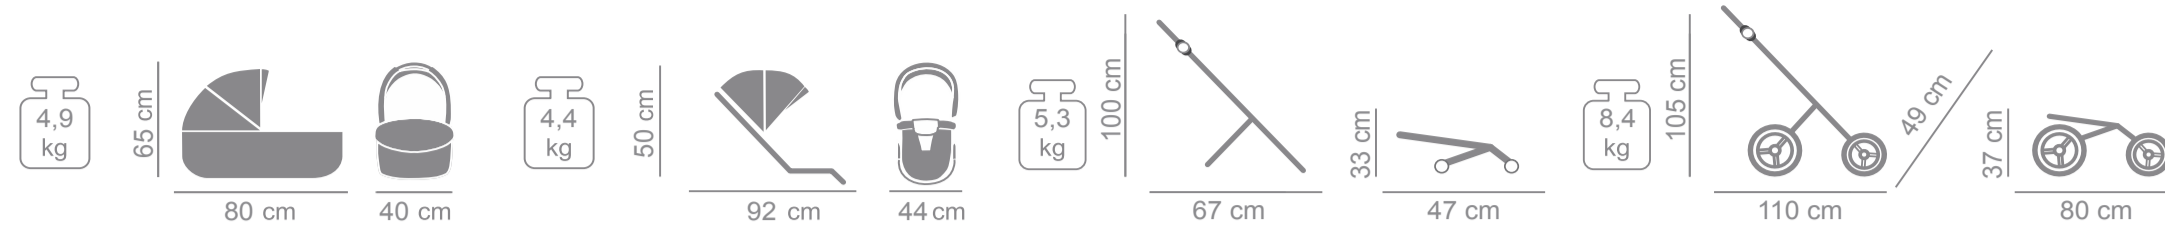

AND MANY MORE

BACKPACK

ISOFIX BASE

FUR

JUNAMA TERMO CHERRY

PRODUCER OF PRAMS
AND ARTICLES FOR CHILDREN

Product specification:

- telescopic handle height adjustment
- made of eco-leather combined with aluminum
- ultra-light EPP gondola - it is a friendly material environment and is 100% recyclable
- intuitive „one-hand” gondola detachment system
- the gondola has thermal insulation properties and acoustic
- MAX-CLIK is an innovative attachment system that allows you to attach carry cot to the chassis of the stroller forward and backward facing
- anti-shock absorption system
- single-stage double-sided brake with color code service system signaling
- possibility of folding the frame with sport unit attached
- gradual backrest adjustment in the gondola version
- adjustable, five-point seat belts with height adjustment
- detachable barrier in the stroller covered with eco-leather
- modern air circulation system
- waterproof material
- material resistant to UV radiation