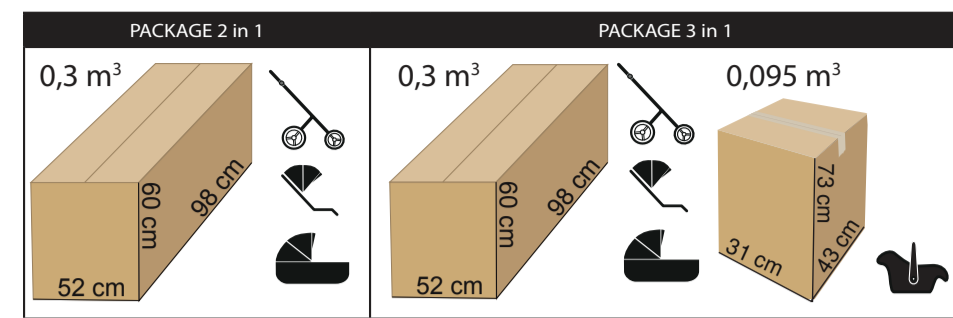

ISOFIX BASE

FUR

Space
JEANS

PRODUCER OF PRAMS
AND ARTICLES FOR CHILDREN

Product specifications:

- intuitive „one hand” carrycot release system
- multi-stage adjustment of the carrycot
- detachable barrier covered with eco-leather
- „MAX-CLIK” is an innovative attachment system that allows you to attach carrycot to the chassis of the stroller forward and backward facing
- waterproof material
- material resistant to UV radiation
- gradual adjustment of the backrest of the sport unit to completely lying position
- adjustable, five-point seat belts
- anti-shock absorption system
- carrycot made of eco leather