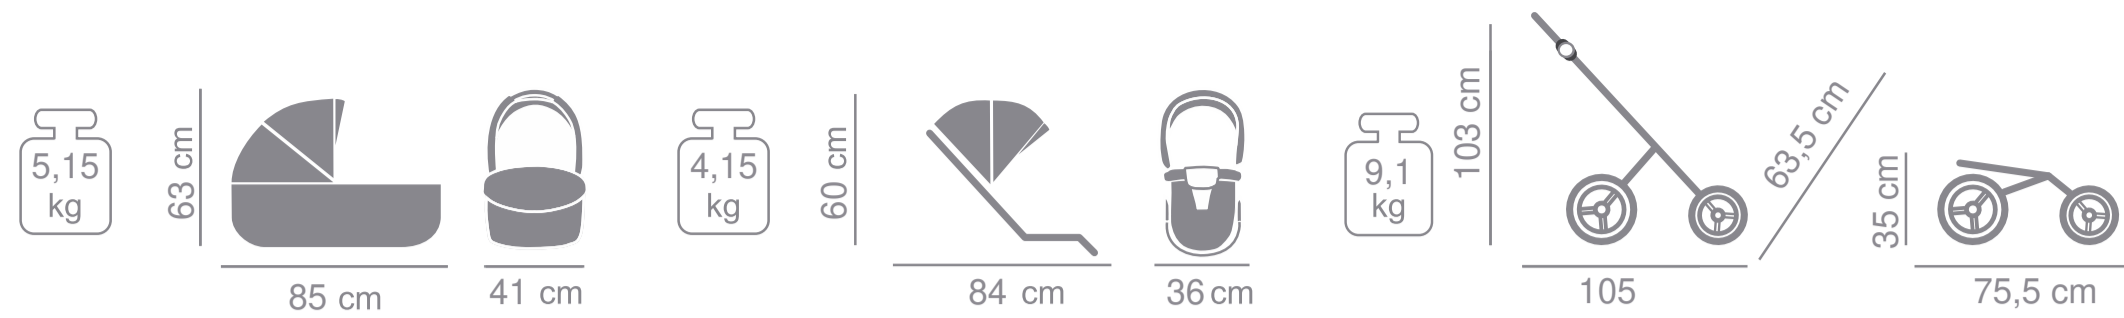

ISOFIX BASE

FUR

Space
JEANS

PRODUCER OF PRAMS
AND ARTICLES FOR CHILDREN

Product specifications:

- intuitive „one hand” carrycot release system
- multi-stage adjustment of the carrycot
- detachable barrier covered with eco-leather
- „MAX-CLIK” is an innovative attachment system that allows you to attach carrycot to the chassis of the stroller forward and backward facing
- waterproof material
- material resistant to UV radiation
- gradual adjustment of the backrest of the sport unit to completely lying position
- adjustable, five-point seat belts
- anti-shock absorption system
- carrycot made of eco leather