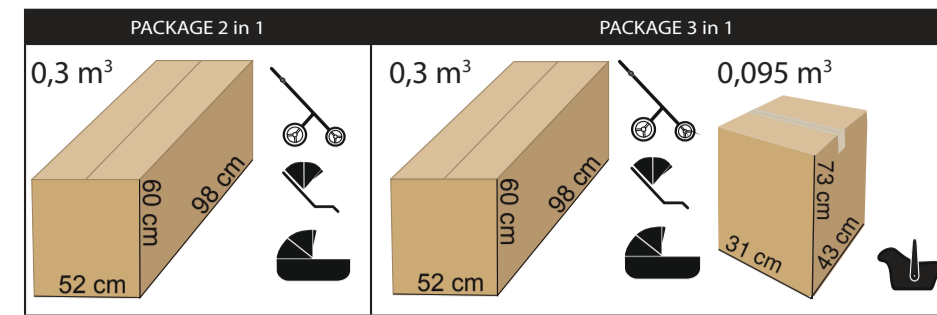

AND MANY MORE

BACKPACK

ISOFIX BASE

FUR

**JUNAMA
HAND CRAFT
FERO**

PRODUCER OF PRAMS
AND ARTICLES FOR CHILDREN

Product specification:

- intuitive „one hand” carrycot release system
- multi-stage adjustment of the carrycot
- carrycot made in 3D
- detachable barrier covered with eco-leather
- „MAX-CLIK” is an innovative attachment system that allows you to attach carrycot to the chassis of the stroller forward and backward facing
- waterproof material
- material resistant to UV radiation