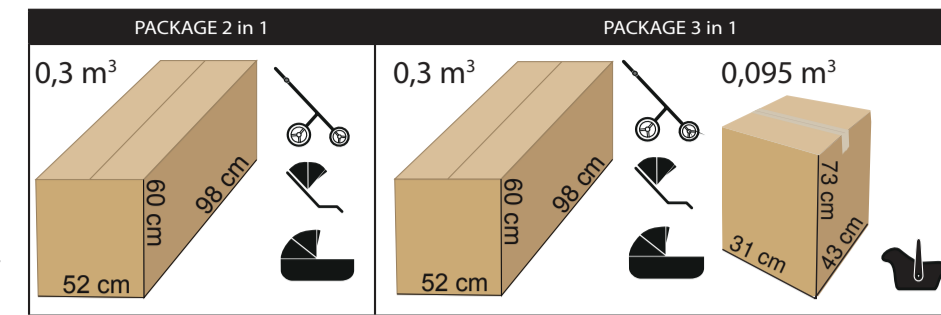

SLEEPING BAG

GLOVES

EXAMPLES OF COMPATIBLE CAR
SEATS WITH JUNAMA ADAPTERS:

**Junama, Cybex, Joie, Maxi Cosi,
Britax Römer, Recaro, Be Safe,
Swandoo, Avionaut**

AND MANY MORE

BACKPACK

ISOFIX BASE

FUR