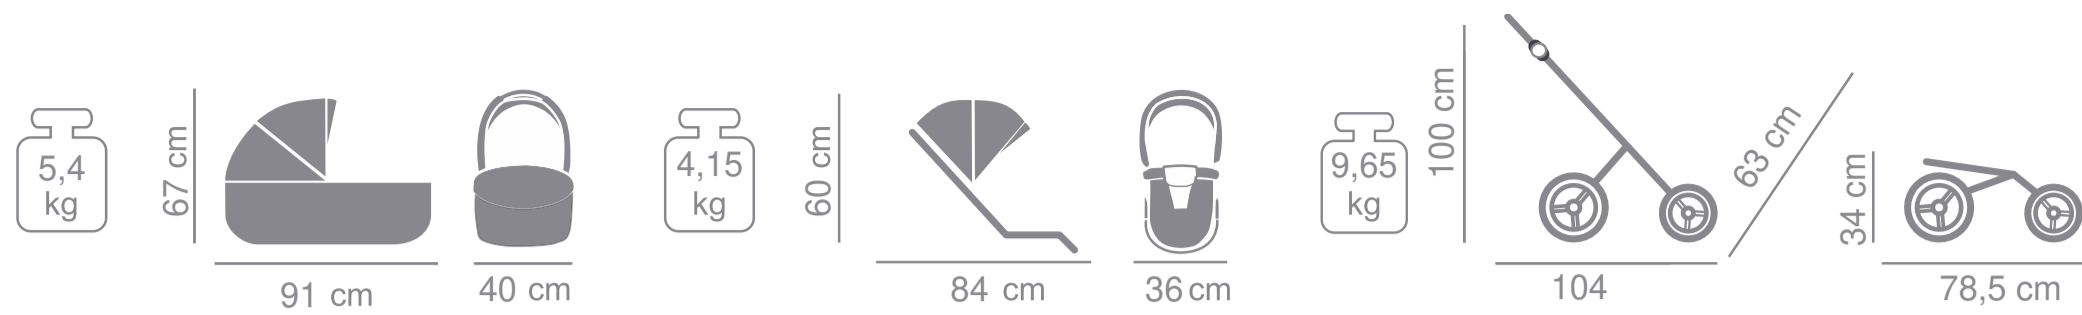

BAG

ISOFIX BASE

FUR

EXAMPLES OF COMPATIBLE CAR
SEATS WITH JUNAMA ADAPTERS:

**Junama, Cybex, Joie, Maxi Cosi,
Britax Römer, Recaro, Be Safe,
Swandoo, Avionaut**

AND MANY MORE

**JUNAMA
CLASSIC**

PRODUCER OF PRAMS
AND ARTICLES FOR CHILDREN