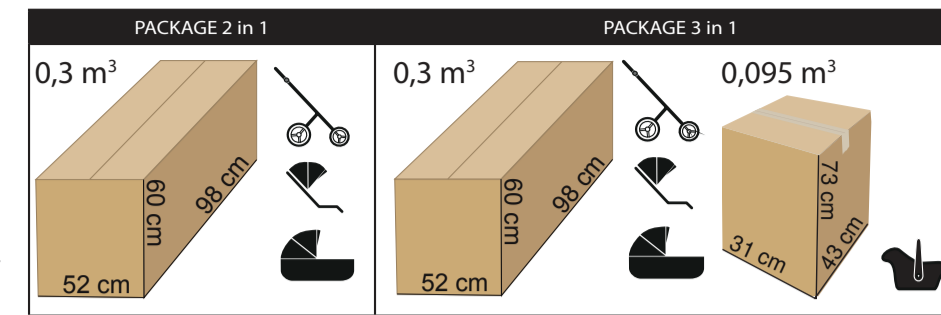

AND MANY MORE

BACKPACK

ISOFIX BASE

FUR

JUNAMA TERMO CHERRY

PRODUCER OF PRAMS
AND ARTICLES FOR CHILDREN

Product specification:

- telescopic handle height adjustment
- made of eco-leather combined with aluminum
- ultra-light EPP gondola - it is a friendly material environment and is 100% recyclable
- intuitive „one-hand” gondola detachment system
- the gondola has thermal insulation properties and acoustic
- MAX-CLIK is an innovative attachment system that allows you to attach carry cot to the chassis of the stroller forward and backward facing
- anti-shock absorption system
- single-stage double-sided brake with color code service system signaling
- possibility of folding the frame with sport unit attached
- gradual backrest adjustment in the gondola version
- adjustable, five-point seat belts with height adjustment
- detachable barrier in the stroller covered with eco-leather
- modern air circulation system
- waterproof material
- material resistant to UV radiation