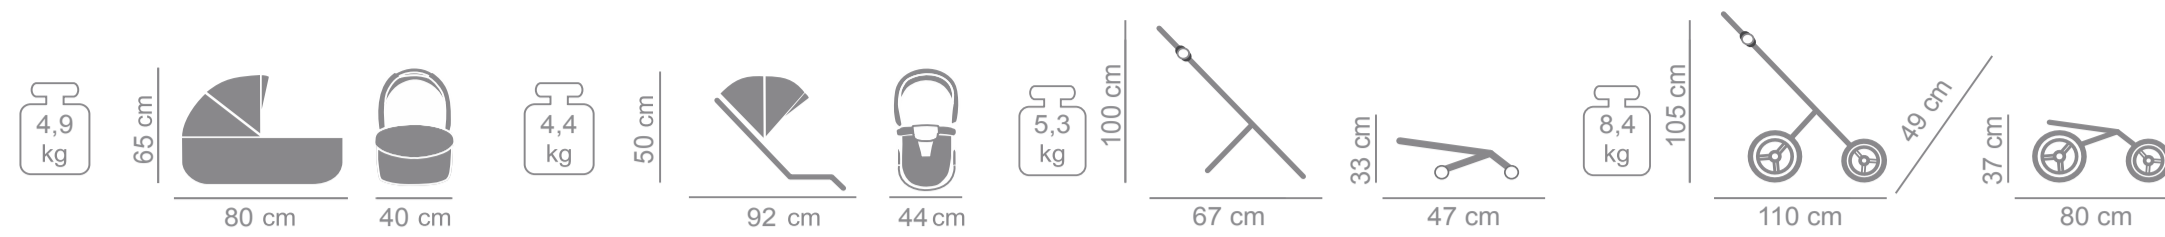

JUNAMA TERMO PEARL

PRODUCER OF PRAMS
AND ARTICLES FOR CHILDREN