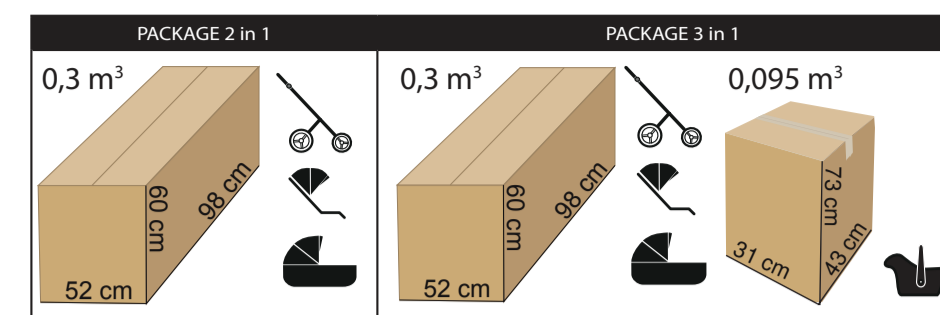

AND MANY MORE

PRODUCER OF PRAMS
AND ARTICLES FOR CHILDREN

Product specification:

- intuitive „one hand“ carrycot release system
- multi-stage adjustment of the carrycot
- carrycot made in 3D
- detachable barrier covered with eco-leather
- „MAX-CLIK“ is an innovative attachment system that allows you to attach carrycot to the chassis of the stroller forward and backward facing
- waterproof material
- material resistant to UV radiation