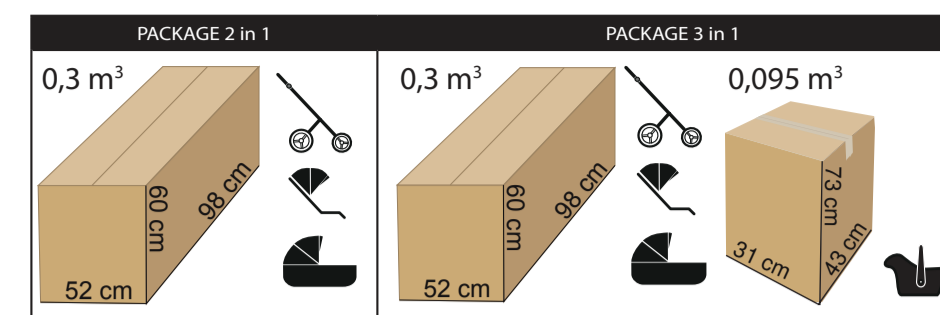

**JUNAMA
CLASSIC**

PRODUCER OF PRAMS
AND ARTICLES FOR CHILDREN

The 2-in-1 set includes :

- multi-stage carrycot hood regulation
- carrycot made in 3D
- detachable barrier covered with eco-leather
- the possibility of attaching carry cot, sport unit and car seats forward or backward to the direction of travel
- waterproof material
- material resistant to UV radiation
- gradual adjustment of the backrest in the sport unit to the fully lying position
- five-point seat belts with height adjustment
- „MAX-CLIK” is an innovative attachment system that allows you to attach carry cot to the chassis of the stroller forward and backward facing
- Mommy bag

The set DOES NOT include:

- intuitive „one hand” carrycot release system
- anti-shock absorption system
- sport unit cover
- accessories

Junama Diamond Classic 01 white 5901130738007
Junama Diamond Classic 02 beige 5901130736003
Junama Diamond Classic 03 black 5901130798094

01

02

03