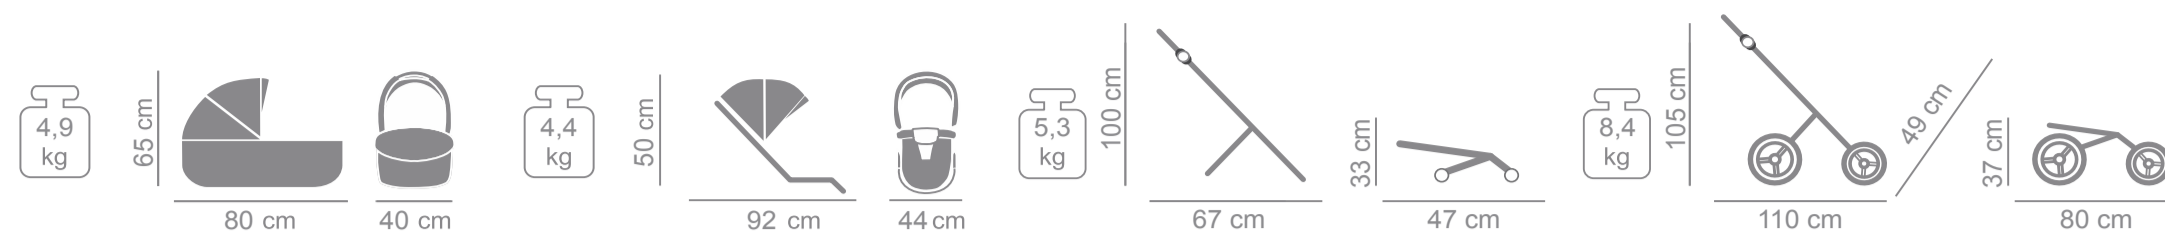

JUNAMA GLITTER V3

PRODUCER OF PRAMS
AND ARTICLES FOR CHILDREN