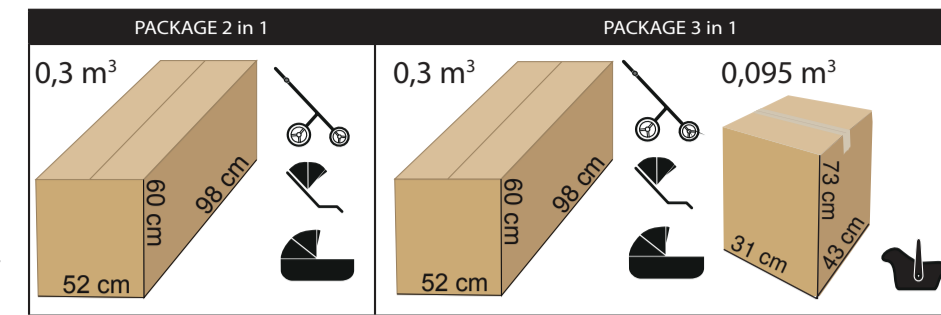

AND MANY MORE

CAR SEAT ASSEMBLY

ISOFIX BASE

FUR

**JUNAMA
AIR**

PRODUCER OF PRAMS
AND ARTICLES FOR CHILDREN

Product specification:

- handle with intuitive folding system
- ultra-light carrycot with extensive ventilation panels
- „MAX-CLIK” is an innovative attachment system that allows you to attach carry cot to the chassis of the stroller forward and backward facing
- anti-shock absorption system
- multi-stage carrycot hood regulation
- adjustable, five-point seat belts
- detachable barrier trimmed with eco-leather
- modern air circulation system
- waterproof material
- material resistant to UV radiation