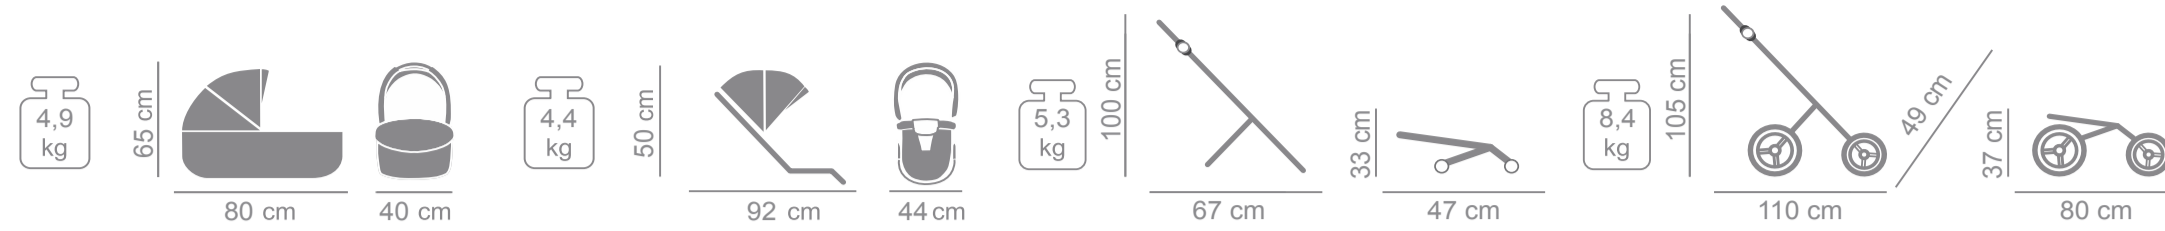

SLEEPING BAG

GLOVES

EXAMPLES OF COMPATIBLE CAR
SEATS WITH JUNAMA ADAPTERS:

**Junama, Cybex, Joie, Maxi Cosi,
Britax Römer, Recaro, Be Safe,
Swandoo, Avionaut**

AND MANY MORE

BACKPACK

ISOFIX BASE

FUR