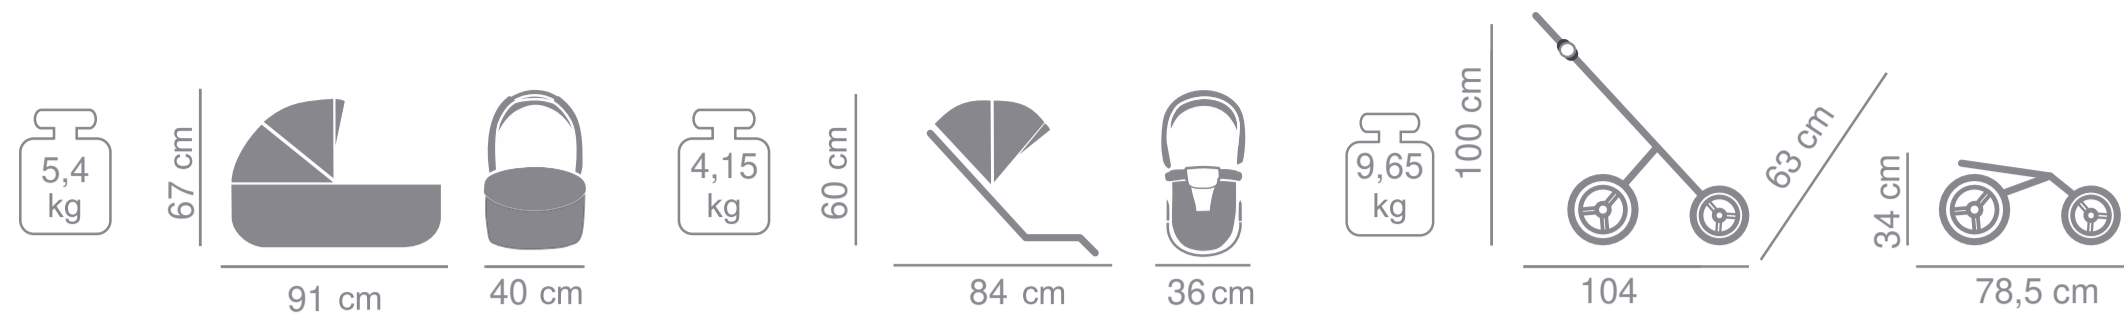

AND MANY MORE

BACKPACK

ISOFIX BASE

FUR

**JUNAMA
HAND CRAFT
FERO**

PRODUCER OF PRAMS
AND ARTICLES FOR CHILDREN

Product specification:

- intuitive „one hand” carrycot release system
- multi-stage adjustment of the carrycot
- carrycot made in 3D
- detachable barrier covered with eco-leather
- „MAX-CLIK” is an innovative attachment system that allows you to attach carrycot to the chassis of the stroller forward and backward facing
- waterproof material
- material resistant to UV radiation