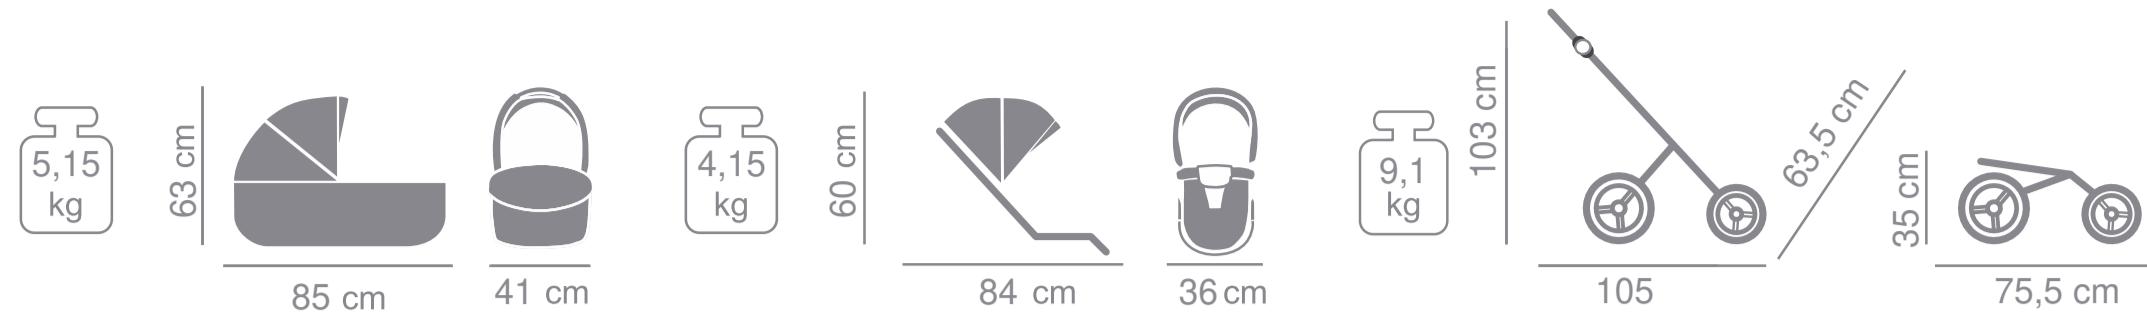

Space

PRODUCER OF PRAMS
AND ARTICLES FOR CHILDREN