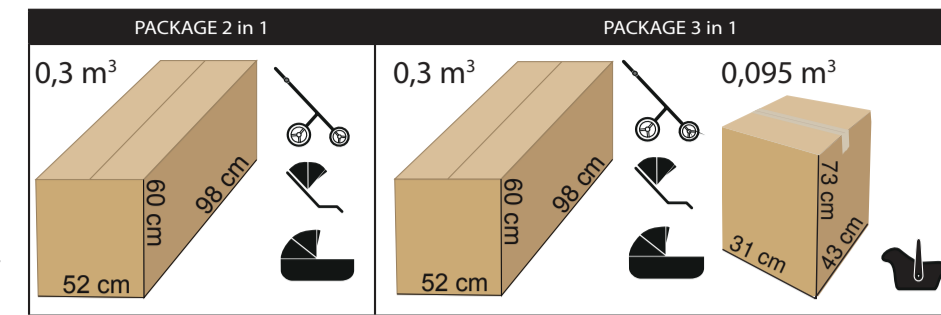

JUNAMA
CHROMAFLAIR

PRODUCER OF PRAMS
AND ARTICLES FOR CHILDREN

01

Product specification:

- telescopic handle height adjustment
- made of eco-leather combined with aluminum
- ultra-light EPP gondola - it is a friendly material environment and is 100% recyclable
- intuitive „one-hand“ gondola detachment system
- the gondola has thermal insulation properties and acoustic
- MAX-CLIK is an innovative attachment system that allows you to attach carry cot to the chassis of the stroller forward and backward facing
- anti-shock absorption system
- single-stage double-sided brake with color code service system signaling
- possibility of folding the frame with sport unit attached
- gradual backrest adjustment in the gondola version
- adjustable, five-point seat belts with height adjustment
- detachable barrier in the stroller covered with eco-leather
- modern air circulation system
- waterproof material
- material resistant to UV radiation