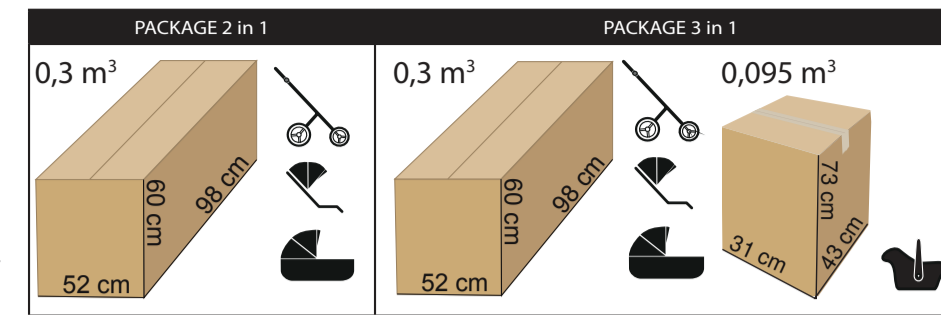

JUNAMA
AIR V3