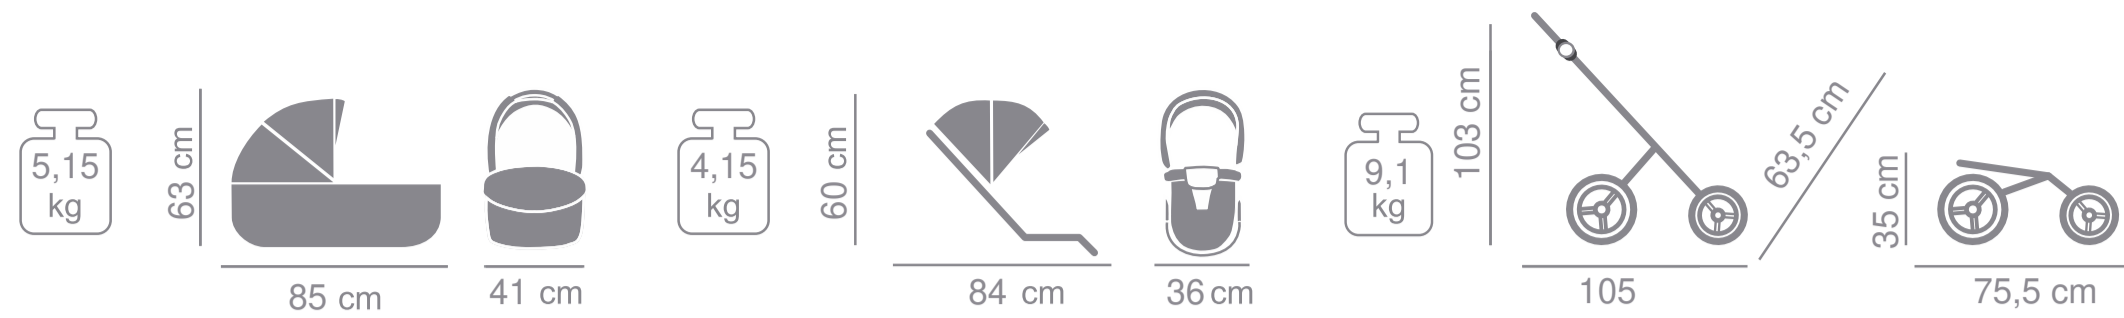

Space ECO

PRODUCER OF PRAMS
AND ARTICLES FOR CHILDREN