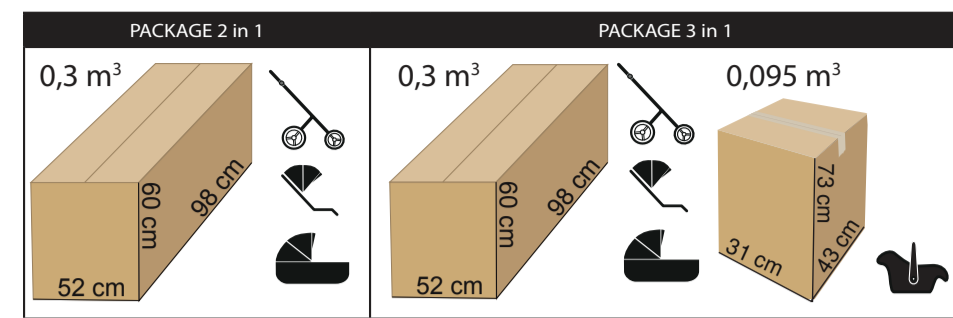

Space ECO

PRODUCER OF PRAMS
AND ARTICLES FOR CHILDREN

Product specifications:

- intuitive „one hand“ carrycot release system
- multi-stage adjustment of the carrycot
- detachable barrier covered with eco-leather
- „MAX-CLIK“ is an innovative attachment system that allows you to attach carrycot to the chassis of the stroller forward and backward facing
- waterproof material
- material resistant to UV radiation
- gradual adjustment of the backrest of the sport unit to completely lying position
- adjustable, five-point seat belts
- anti-shock absorption system
- carrycot made of eco leather

01

02

03

5901130718894 Junama Space Eco 01
5901130718900 Junama Space Eco 02
5901130718917 Junama Space Eco 03