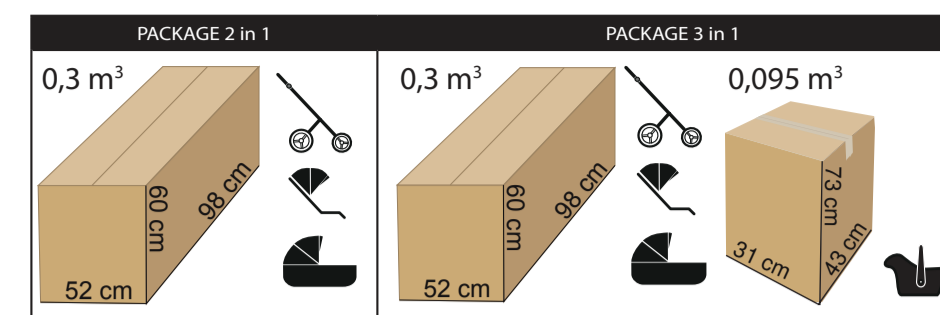

JUNAMA BASIC

PRODUCER OF PRAMS
AND ARTICLES FOR CHILDREN

Product specifications:

- intuitive „one hand“ carrycot release system
- multi-stage carrycot hood regulation
- carrycot made in 3D
- detachable barrier covered with eco-leather
- „MAX-CLIK“ is an innovative attachment system that allows you to attach carry cot to the chassis of the stroller forward and backward facing
- waterproof material
- material resistant to UV radiation

5901130788521 Junama Basic v3 - 01
5901130738724 Junama Basic v3 - 02
5901130738649 Junama Basic v3 - 03
5901130738281 Junama Basic v3 - 04
5901130738021 Junama Basic v3 - 05
5901130737840 Junama Basic v3 - 06

01

02

03

04

05

06