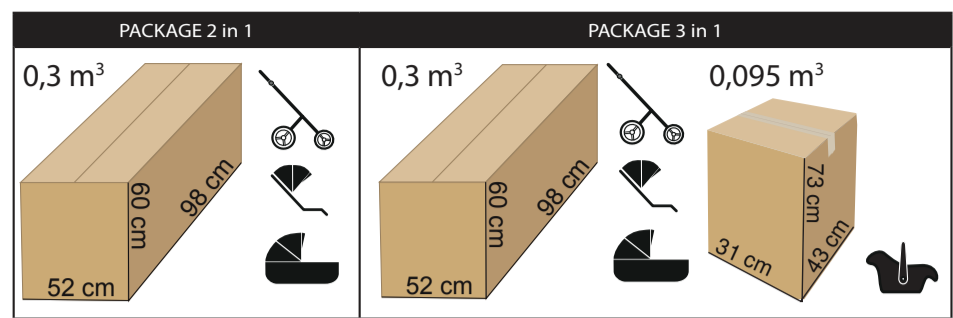

Space

PRODUCER OF PRAMS
AND ARTICLES FOR CHILDREN

Product specifications:

- intuitive „one hand“ carrycot release system
- multi-stage adjustment of the carrycot
- detachable barrier covered with eco-leather
- „MAX-CLIK“ is an innovative attachment system that allows you to attach carrycot to the chassis of the stroller forward and backward facing
- waterproof material
- material resistant to UV radiation
- gradual adjustment of the backrest of the sport unit to completely lying position
- adjustable, five-point seat belts
- anti-shock absorption system

5901130785667 Space 01
5901130785650 Space 02
5901130785643 Space 03
5901130785636 Space 04
5901130718887 Space 05